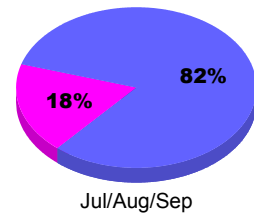

Membership Results
2010-2011

Membership
2009-2010

Month	Net Memb Goal	Actual New Memb	Actual Dropped Memb	Gain/Loss of Memb	Gain/Loss of Memb
Jul/Aug/Sep	100	89	-59	30	73
Totals	100	89	-59	30	73

Membership Results 2010-2011

Goal, New, Dropped, Gain/Loss

Comparison of Membership Gain/Loss

Current Year Compared to the Previous Year

Gender Comparison 2010-2011

■ Male ■ Female