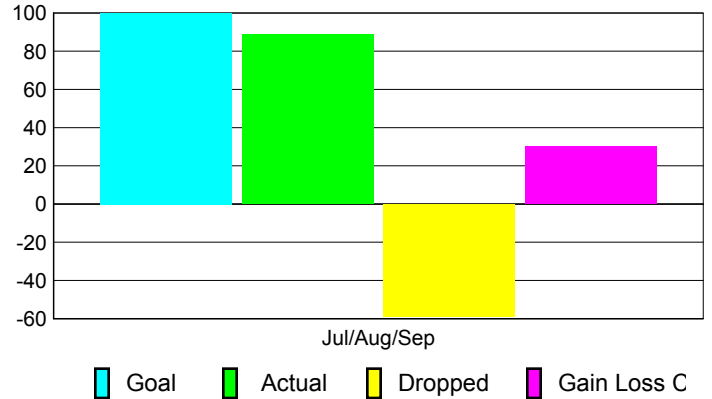

Membership Results 2010-2011

Goal, New, Dropped, Gain/Loss